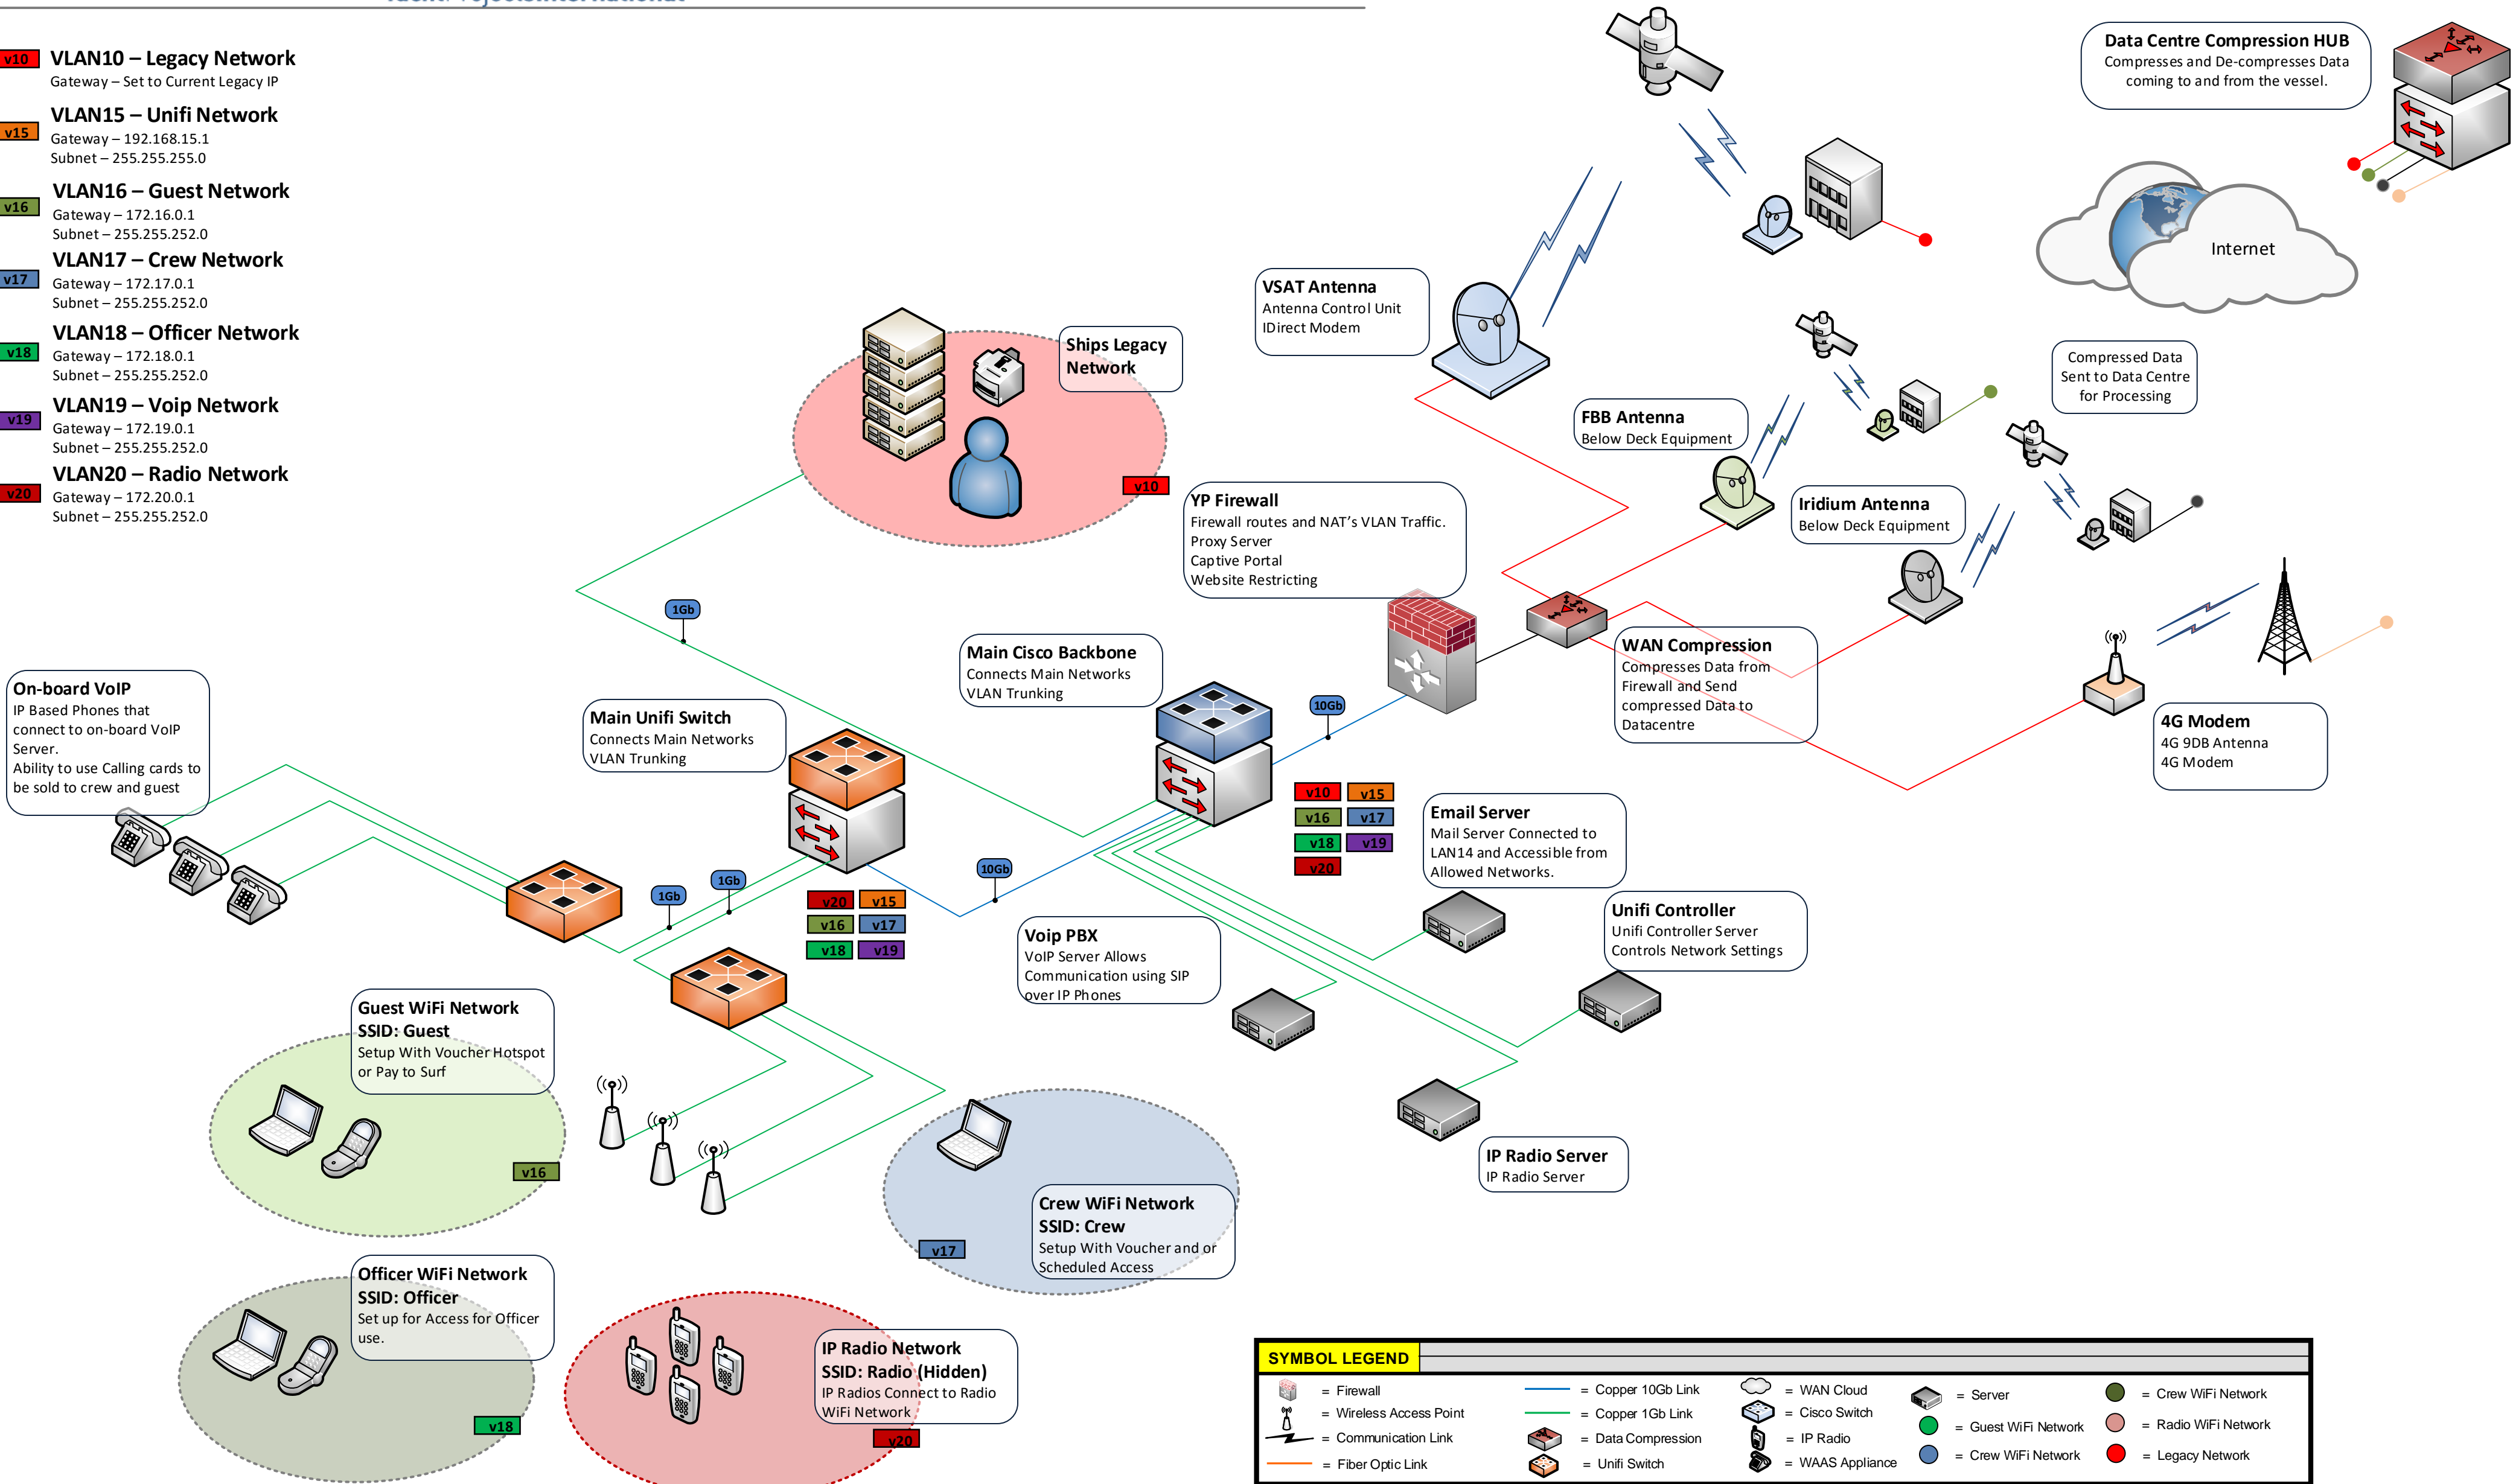

VLAN/Subnet Detail

v10 VLAN10 – Legacy Network

Gateway – Set to Current Legacy IP

v15 VLAN15 – Unifi Network

Gateway – 192.168.15.1
Subnet – 255.255.255.0

v16 VLAN16 – Guest Network

Gateway – 172.16.0.1
Subnet – 255.255.252.0

v17 VLAN17 – Crew Network

Gateway – 172.17.0.1
Subnet – 255.255.252.0

v18 VLAN18 – Officer Network

Gateway – 172.18.0.1
Subnet – 255.255.252.0

v19 VLAN19 – Voip Network

Gateway – 172.19.0.1
Subnet – 255.255.252.0

v20 VLAN20 – Radio Network

Gateway – 172.20.0.1
Subnet – 255.255.252.0

On-board VoIP
IP Based Phones that connect to on-board VoIP Server. Ability to use Calling cards to be sold to crew and guest

SYMBOL LEGEND					
	= Firewall		= Copper 10Gb Link		= WAN Cloud
	= Wireless Access Point		= Copper 1Gb Link		= Cisco Switch
	= Communication Link		= Data Compression		= IP Radio
	= Fiber Optic Link		= Unifi Switch		= WAAS Appliance
	= Server		= Crew WiFi Network		= Radio WiFi Network
	= Guest WiFi Network		= Crew WiFi Network		= Legacy Network